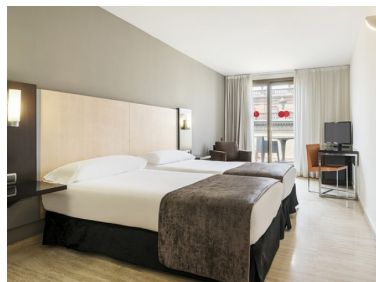

Adapted room

- ✓ Room adapted for people with a physical disability

Characteristics

Number of adapted rooms: 4

Comfortable circulation to the room: Yes

Door width : Greater than or equal to 78 cm

Manoeuvre area with a diameter greater than or equal to 150 cm: Yes

Space to the side of the bed: Yes

Information

The space is at least 90 cm or greater: On the right-hand side, on the left-hand side

Height of the bed in cm (including mattress): 57

Bathroom

Access without differences in height: Yes

There are grab bar(s): Yes

- ✓ Shower

Characteristics

Shower at ground level: Yes

Shower seat: Yes

Seat type: Fixed

- ✓ Room adapted for people with a visual disability

Characteristics

- ✓ Comfortable circulation to the room

- ✓ Big and of contrasting colour room number

- ✓ Room number embossed / in braille

- ✓ Doors of contrasting colour

- ✓ Without elements that can suppose an obstacle for a person with a visual disability

- ✓ Information of the services in braille

- ✓ Emergency sound signals

- ✓ Room adapted for people with an auditory disability

Characteristics

- ✓ Door with a light signal for when someone calls

- ✓ Telephone with a light signal for when someone calls